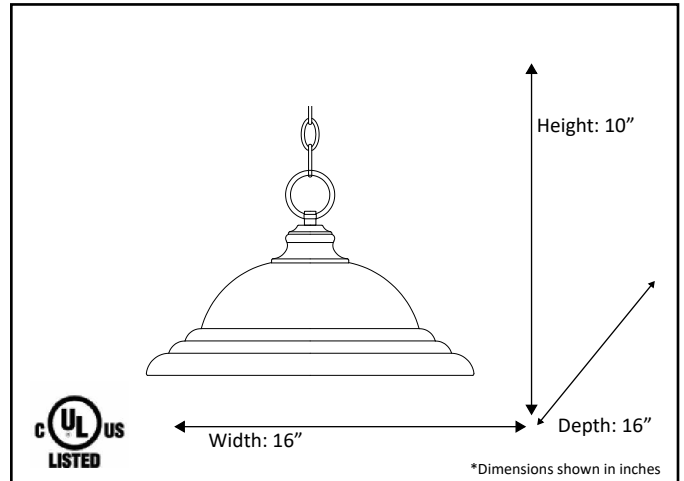

*Lamps not included

Available Finishes		Glass Finishes	
	WH: White		WH: White
	CH: Chrome		TS: Tea Stained
	BN: Brushed Nickel		WTR: Clear Water Glass
	MB: Matte Black		SD: Clear Seeded Glass
	RB: Rubbed Bronze	*Some finish and glass options are special order only.