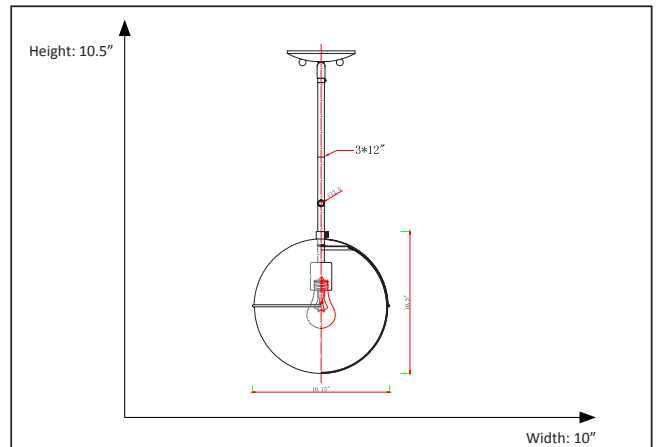

#### Features

Item Number	7-70169
Finish	Matte Gold
Dimensions	10.5"H x 10"W
Lamp Info	1 x 60W
Bulb Base	E26 (M)
ETL Listed	Dry Location
Location	Indoor