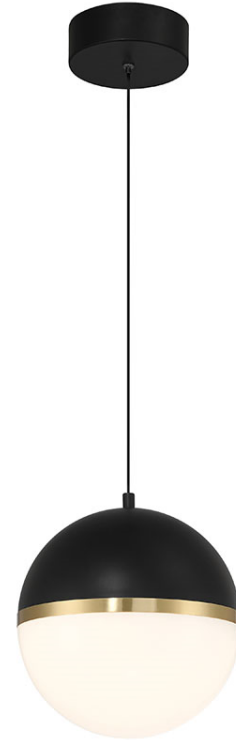

Stock Code: **23946LEDD-BWA/WHT**

Collection: Unity

PRODUCT INFORMATION

Base: 23946 Parent: 23946LEDD
Mounting Type: Ceiling UPC: 641594252088
Finish: Black with Antique Brushed Brass
Diffuser: White

PRODUCT MEASUREMENTS

FIXTURE**	BACKPLATE / CANOPY**
Length:	Length
Width:	Width:
Diameter 10"	Diameter: 4.75"
Height: 10"	Height: 1.25"
Extension:	
Overall Height: 15-129"	

TECHNICAL SPECIFICATIONS

SPECIFICATIONS

Frame Material: Steel
Diffuser Material: Glass
Lamping Type: SSL (Dedicated LED) Jbox: Standard
Lamping Base: SSL Lamp Wattage: 15 W
Lamp Quantity: 1 Total Wattage: 15 W
Voltage: 120v Lamps Included: Yes

Dimmable: Yes Nominal Lumens: 1100 Lm
CRI: 90 Delivered Lumens: N/A
CCT: 3000K
Recommended Dimmers:
(TRIAC)LEVITON Decora Sureslide 6674; (ELV)LEVITON
Decora DSE06-10Z; (ELV)LUTRON Skylark Contour CTCL-
153P; (ELV)LUTRON Maestro CL MACL-153M;
(TRIAC)LUTRON Skylark CL SCL-153 or SCL-153P;
(TRIAC)LUTRON Ariadni/Toogler TGCI -153P

ADDITIONAL NOTES

10 Feet of Black Cord Included

Project Name: _____

Location: _____

Type: _____

Quantity: _____

Notes:

LINE DRAWING