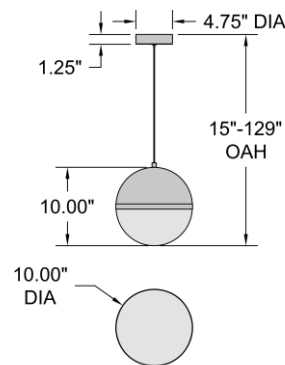

FIXTURE**	BACKPLATE / CANOPY**
Length:	Length
Width:	Width:
Diameter 10"	Diameter: 4.75"
Height: 10"	Height: 1.25"
Extension:	
Overall Height: 15-129"	

TECHNICAL SPECIFICATIONS

SPECIFICATIONS

Frame Material: Steel
Diffuser Material: Glass
Lamping Type: SSL (Dedicated LED) Jbox: Standard
Lamping Base: SSL Lamp Wattage: 15 W
Lamp Quantity: 1 Total Wattage: 15 W
Voltage: 120v Lamps Included: Yes

ADDITIONAL NOTES

10 Feet of Black Cord Included

Project Name: _____

Location: _____

Type: _____

Quantity: _____

Notes:

LINE DRAWING

IES FILE

In addition to Access Lighting's purchase and warranty terms and conditions, by signing below or placing an order, you agree that you are authorized to bind the entity placing any order and acknowledge the following: All of sizes and measurements are approximate and all images are for illustrative purposes only. In the event of an inconsistency, the "Product Measurements" section controls. There also may be slight differences in the colors and designs compared to the displayed and printed images.