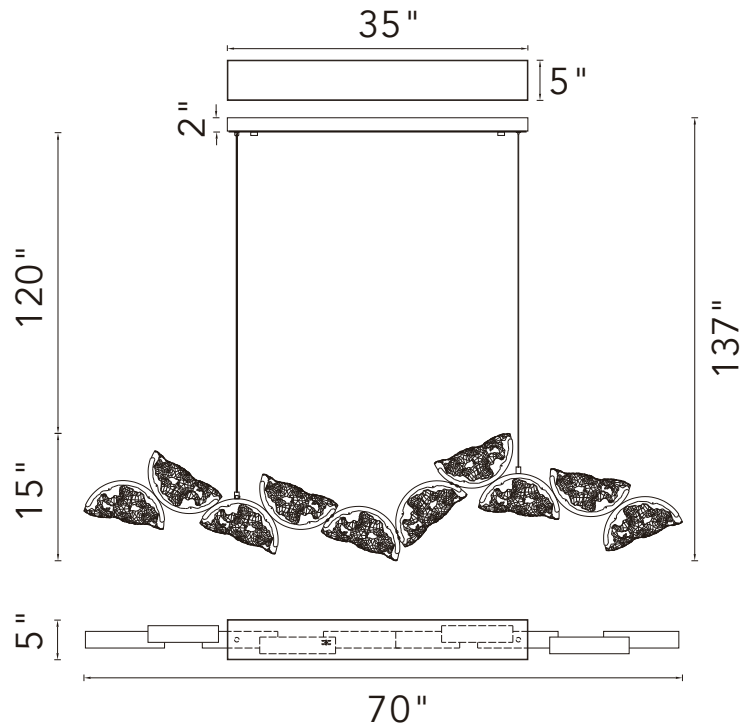

PROJECT: _____
 FIXTURE TYPE: _____
 LOCATION: _____
 CONTACT/PHONE: _____

Item	1715P70-10-624
Collection	MOON
Category	Chandelier
Finish	Brass
Glass	Clear
Crystal	-----
Acrylic	-----

Shade Color	-----
Min Assembled Height	17"
Max Assembled Height	137"
Width	70"
Length	5"
Extension Wall Mounts	-----
Input	120V AC,60HZ,AC

Lumens	2340
Light Source	LED
Bulb Info.	45W
Included	-----
Dimmable	Yes
Colour Temp	3000,4000,5000K
Weight	53 Lbs

CWI Lighting
 2775 Broadway
 Buffalo, NY 14227
 USA

CWI Lighting
 140 Steelcase Rd. W.
 Markham ON. L3R 3J9
 Canada