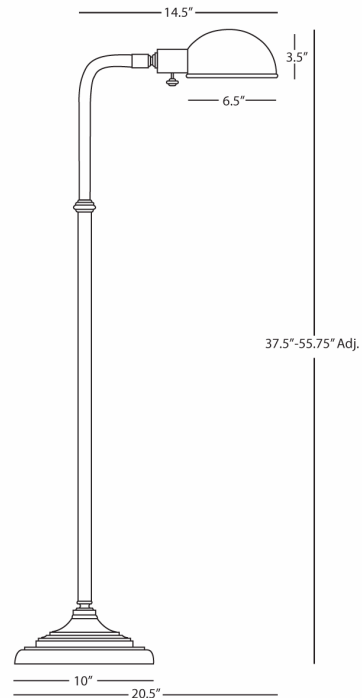

KINETIC

Z1505DBZ

Adjustable Pharmacy Task Floor Lamp

1-60W. Max.

Bulb Type: A

Switch: Hi-Lo Dimming

Deep Patina Bronze Finish

Metal Shade

FINISH OPTIONS:

1505 - Antique Brass

B1505BRC - Brushed Chrome

**** Available for Quick SHIP ****