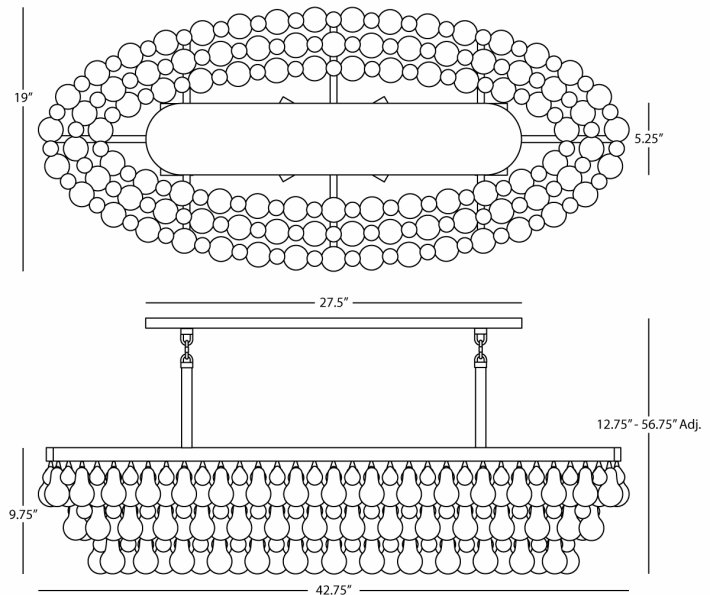

BLING

Z1007

Oval Chandelier

8 - 60W Max.

Bulb Type: A

Direct Wire

Deep Patina Bronze Finish

Glass Drops

Susp. Hardware: 2 pcs. 5/8" X 6" & 6 pcs. 5/8" x

12" Extensions

FINISH OPTION:

1007 - Antique Brass

S1007 - Polished Nickel

**\*\* Available for Quick SHIP \*\***