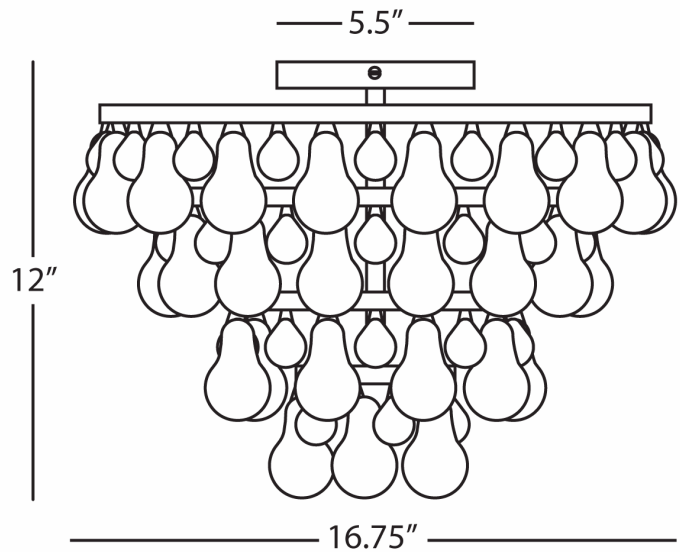

BLING

Z1002

Flush Mount

2 - 60W Max.

Bulb Type: B, Medium Base

Direct Wire Only

Deep Patina Bronze

Glass Drops

FINISH OPTIONS:

1002 - Antique Brass

S1002 - Polished Nickel

** Available for Quick SHIP **