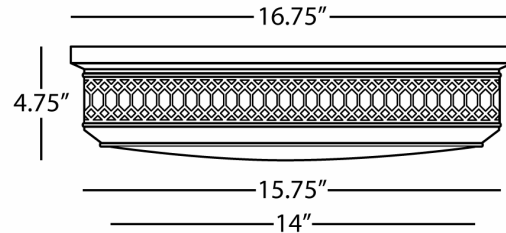

WILLIAMSBURG

TUCKER

307

Large Flush Mount

3-40W Max.

Bulb Type: B, Medium Base

Direct Wire

Antique Brass Finish

Frosted White Cased Glass Shade

FINISH OPTIONS:

S307 - Polished Nickel

Z307 - Deep Patina Bronze

**\*\* Available for Quick SHIP \*\***