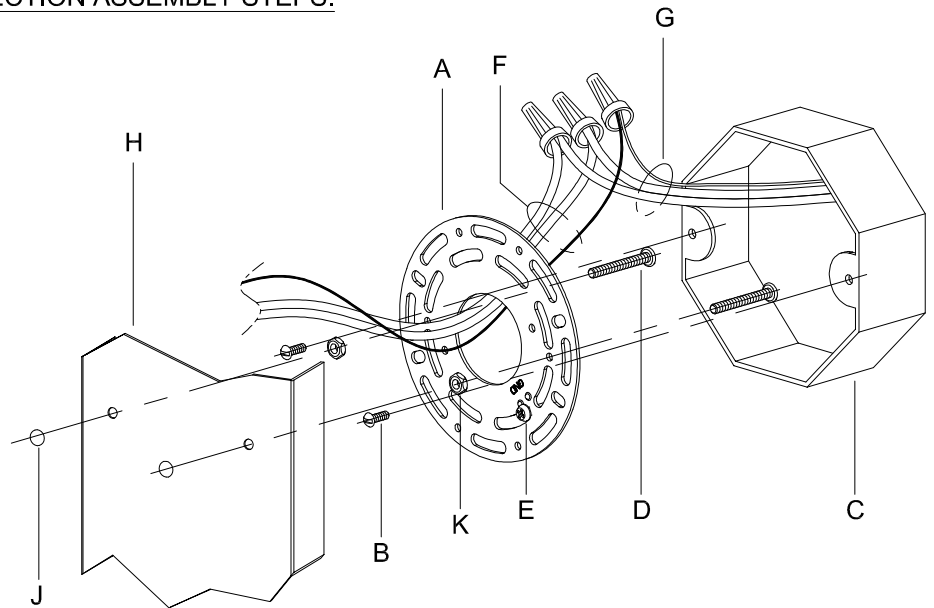

CAUTION: Read instructions carefully and turn electricity off at main circuit breaker panel before beginning installation.

300112,300113,300114,300115

WARNING - If any Special Control Devices are used with this Fixture, Follow the Instructions Carefully to assure full compliance with N.E.C. requirements. If there are any questions, contact a Qualified Electrical Contractor.

CAUTION - All glass is fragile, use care when handling Glass component(s) and or Lamp(s).

CANOPY MOUNTING & WIRE CONNECTION ASSEMBLY STEPS:

1. D,E → A
2. K → D
3. B,A → C
4. F → G
5. H,J → D

FIXTURE ASSEMBLY STEPS: