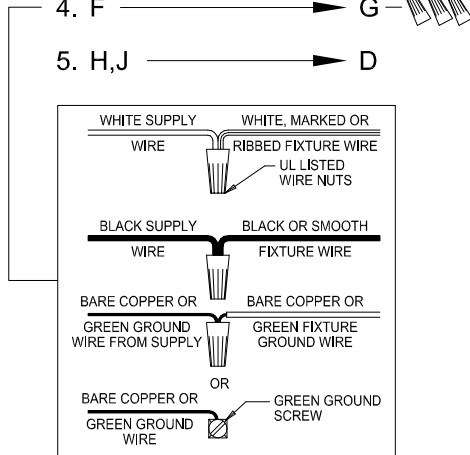

CAUTION: Read instructions carefully and turn electricity off at main circuit breaker panel before beginning installation.

300112,300113,300114,300115

WARNING - If any Special Control Devices are used with this Fixture, Follow the Instructions Carefully to assure full compliance with N.E.C. requirements. If there are any questions, contact a Qualified Electrical Contractor.

CAUTION - All glass is fragile, use care when handling Glass component(s) and or Lamp(s).

CANOPY MOUNTING & WIRE CONNECTION ASSEMBLY STEPS:

1. D,E → A
2. K → D
3. B,A → C
4. F → G
5. H,J → D

FIXTURE ASSEMBLY STEPS: