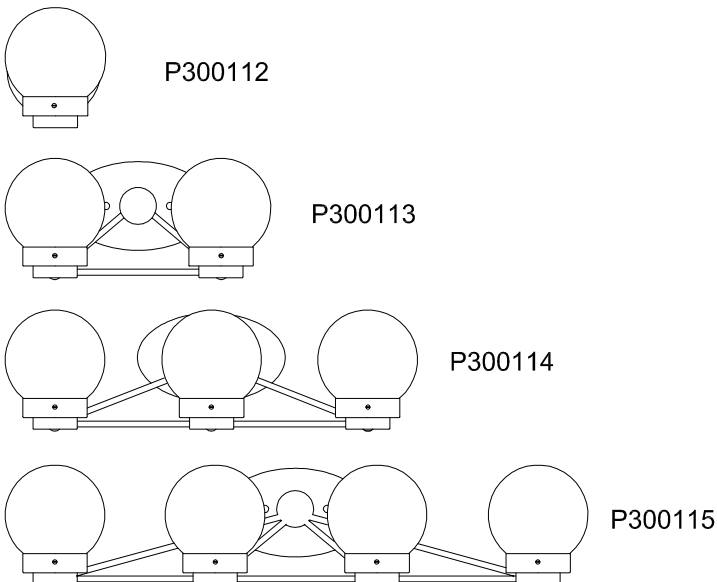

FIXTURE ASSEMBLY STEPS:

1. N → M
2. P → Q
3. L → Q,P

B, C, G & N
(NOT FURNISHED)
(NON FOURNIE)
(NO INCLUIDA)