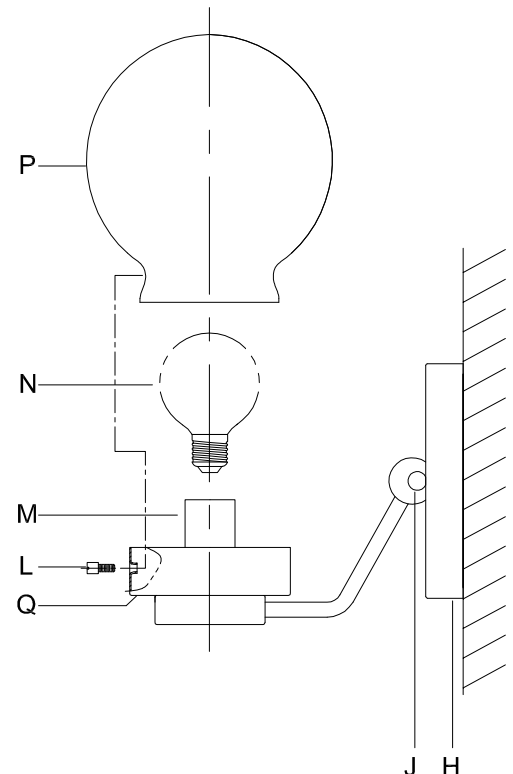

FIXTURE ASSEMBLY STEPS:

1. N → M
2. P → Q
3. L → Q,P

B, C, G & N
(NOT FURNISHED)
(NON FOURNIE)
(NO INCLUIDA)